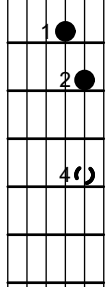

M.57

4th Fret

M.67

2nd Fret

M.71

2nd Fret

"D" Shape

M.75

Nut

M.91

Nut

M.95

Nut

M.95 M.99 M.99

Whiskey Before Breakfast Chords - Pg. 2